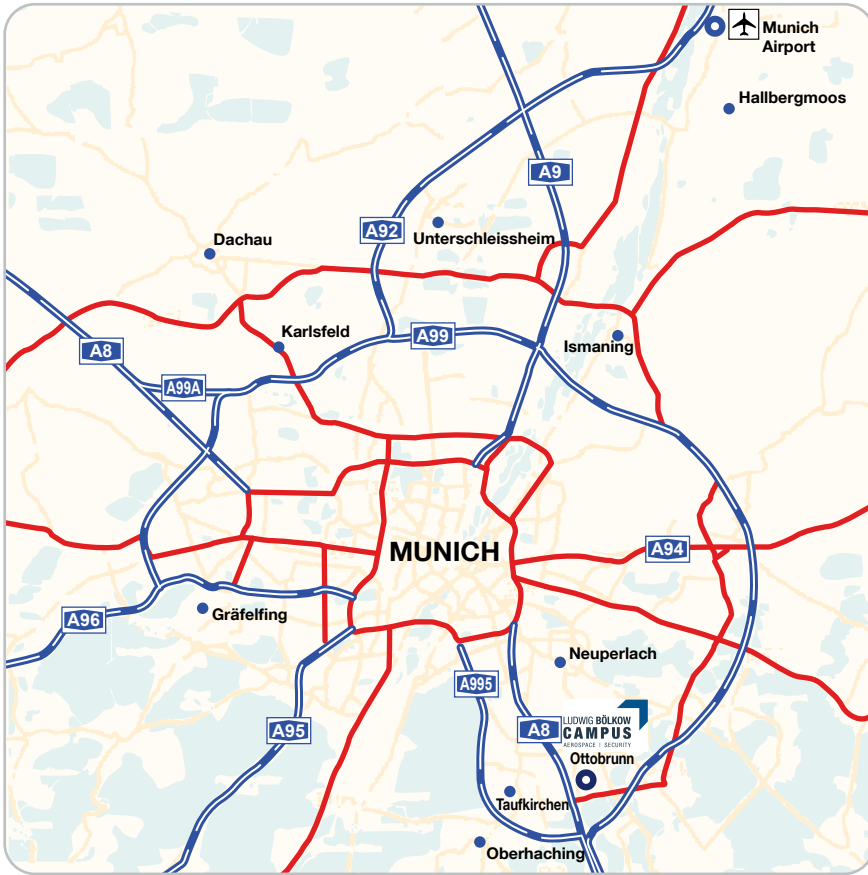

Access Ludwig Bölkow Campus by Car

Address: Ludwig Bölkow Campus
Willy-Messerschmitt-Straße 1
82024 Taufkirchen, Germany

CAUTION: When entering this address on Navis, please use "Willy-Messerschmitt-Straße 1, 82024 Taufkirchen"

Ludwig Bölkow Campus from Munich Airport:

- Take the ramp onto A92. (8.2 km)
- Take exit 4 toward A9. (400 m)
- Keep left at the fork, follow signs for Salzburg/ München. (1.7 km)
- Follow signs for München/A9 and merge onto A9. (9.6 km)
- Take exit 72-Kreuz München-Nord to merge onto A99 toward Salzburg/Innsbruck. (27.8 km)
- Take exit 20-Ottobrunn toward Höhenkirchen/ Brunnthal. (350 m)
- Keep right at the fork, follow signs for München/ Ottobrunn and merge onto Rosenheimer Landstraße/ St2078. Continue to follow St2078. (650 m)
- Turn left onto Brunnthaler Str./B471. (1.1 km)
- Turn right onto Willy-Messerschmitt-Straße. (600 m)

from Salzburg:

- Take the A8 in the direction of München. (117 km)
- Take exit 94-Taufkirchen-Ost to merge onto Brunnthaler Str./B471. (800 m)
- Turn left onto Willy-Messerschmitt-Straße.

Access Ludwig Bölkow Campus by Public Transport

-or-

- Take the suburban railway (S-Bahn) line S7 (towards Höhenkirchen-Siegertsbrunn or Kreuzstraße) or the underground line U5 (towards Neuperlach Süd) and get off at Neuperlach Süd station.
- From Neuperlach Süd station, take bus number 222 or 210 (towards Lilienthalstraße) and get off at the stop Lilienthalstraße.
- From the Lilienthalstraße bus stop, follow Lilienthalstraße south until the intersection with Willy-Messerschmitt-Straße. Turn right and walk along Willy-Messerschmitt-Straße.