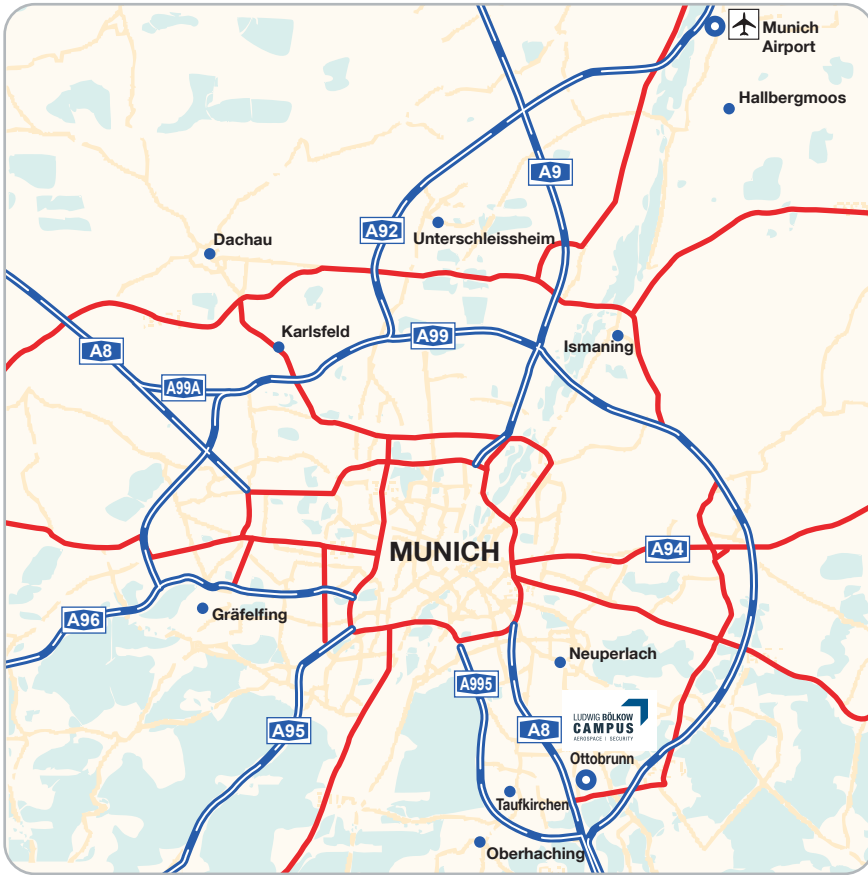

Access Ludwig Bölkow Campus by Car

Address: Ludwig Bölkow Campus
Willy-Messerschmitt-Straße 1
82024 Taufkirchen, Germany

CAUTION: When entering this address on Navis, please use "Willy-Messerschmitt-Straße 1, 82024 Taufkirchen"

Ludwig Bölkow Campus from Munich Airport:

- Take the ramp onto A92. (8.2 km)
- Take exit 4 toward A9. (400 m)
- Keep left at the fork, follow signs for Salzburg/ München. (1.7 km)
- Follow signs for München/A9 and merge onto A9. (9.6 km)
- Take exit 72-Kreuz München-Nord to merge onto A99 toward Salzburg/Innsbruck. (27.8 km)
- Take exit 20-Ottobrunn toward Höhenkirchen/ Brunnthal. (350 m)
- Keep right at the fork, follow signs for München/ Ottobrunn and merge onto Rosenheimer Landstraße/ St2078. Continue to follow St2078. (650 m)
- Turn left onto Brunnthaler Str./B471. (1.1 km)
- Turn right onto Willy-Messerschmitt-Straße. (600 m)

from Salzburg:

- Take the A8 in the direction of München. (117 km)
- Take exit 94-Taufkirchen-Ost to merge onto Brunnthaler Str./B471. (800 m)
- Turn left onto Willy-Messerschmitt-Straße.

Access Ludwig Bölkow Campus by Public Transport

Address: Ludwig Bölkow Campus
Willy-Messerschmitt-Strasse 1
82024 Taufkirchen, Germany

Ludwig Bölkow Campus from Munich Airport:

- Take the suburban railway (S-Bahn) line S1 or S8 to Ostbahnhof railway station. For further details, see the description "From Ostbahnhof railway station" below.