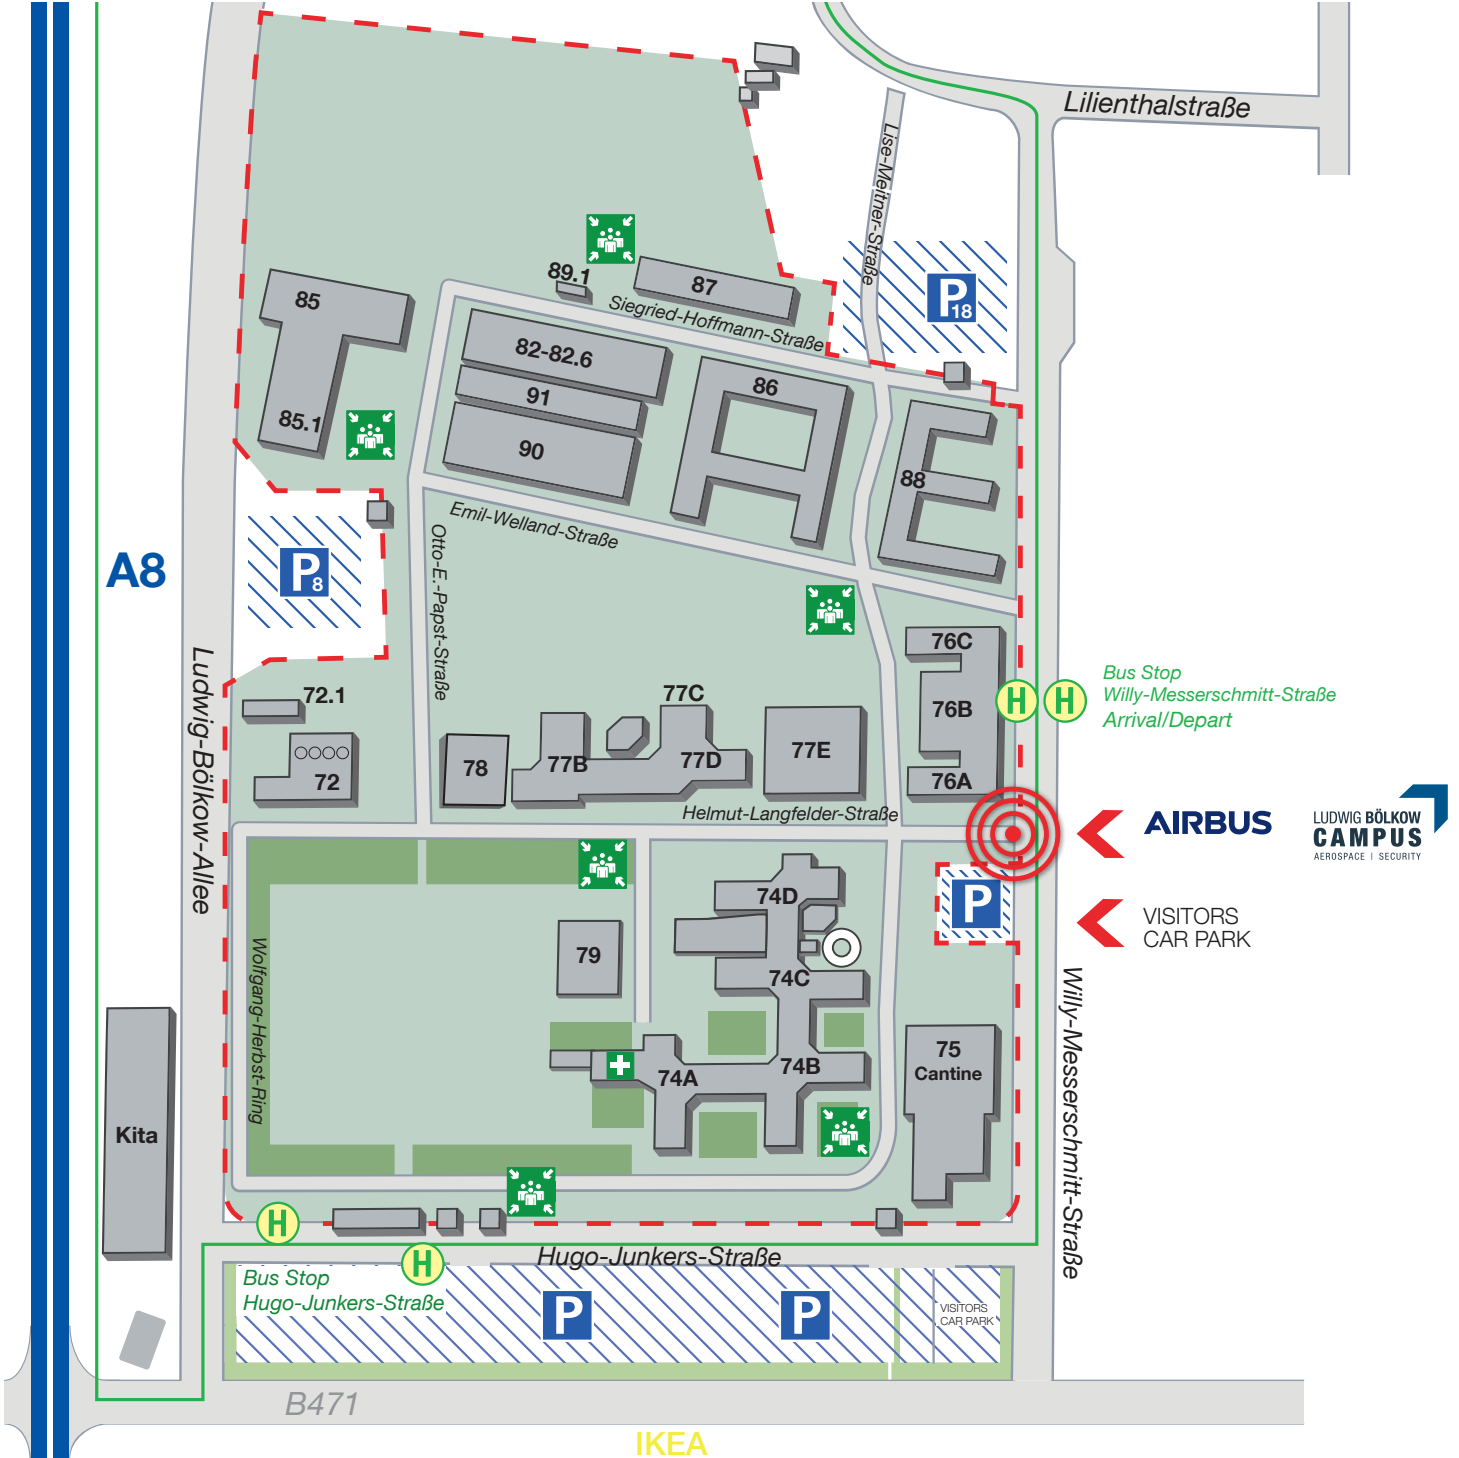

Bus Stop
Willy-Messerschmitt-Straße
Arrival/Depart

AIRBUS

LUDWIG BÖLKOW
CAMPUS
AEROSPACE | SECURITY

VISITORS
CAR PARK

Willy-Messerschmitt-Straße

A8

Ludwig-Bölkow-Allee

Kita

Wolfgang-Herbst-Ring

B471

IKEA